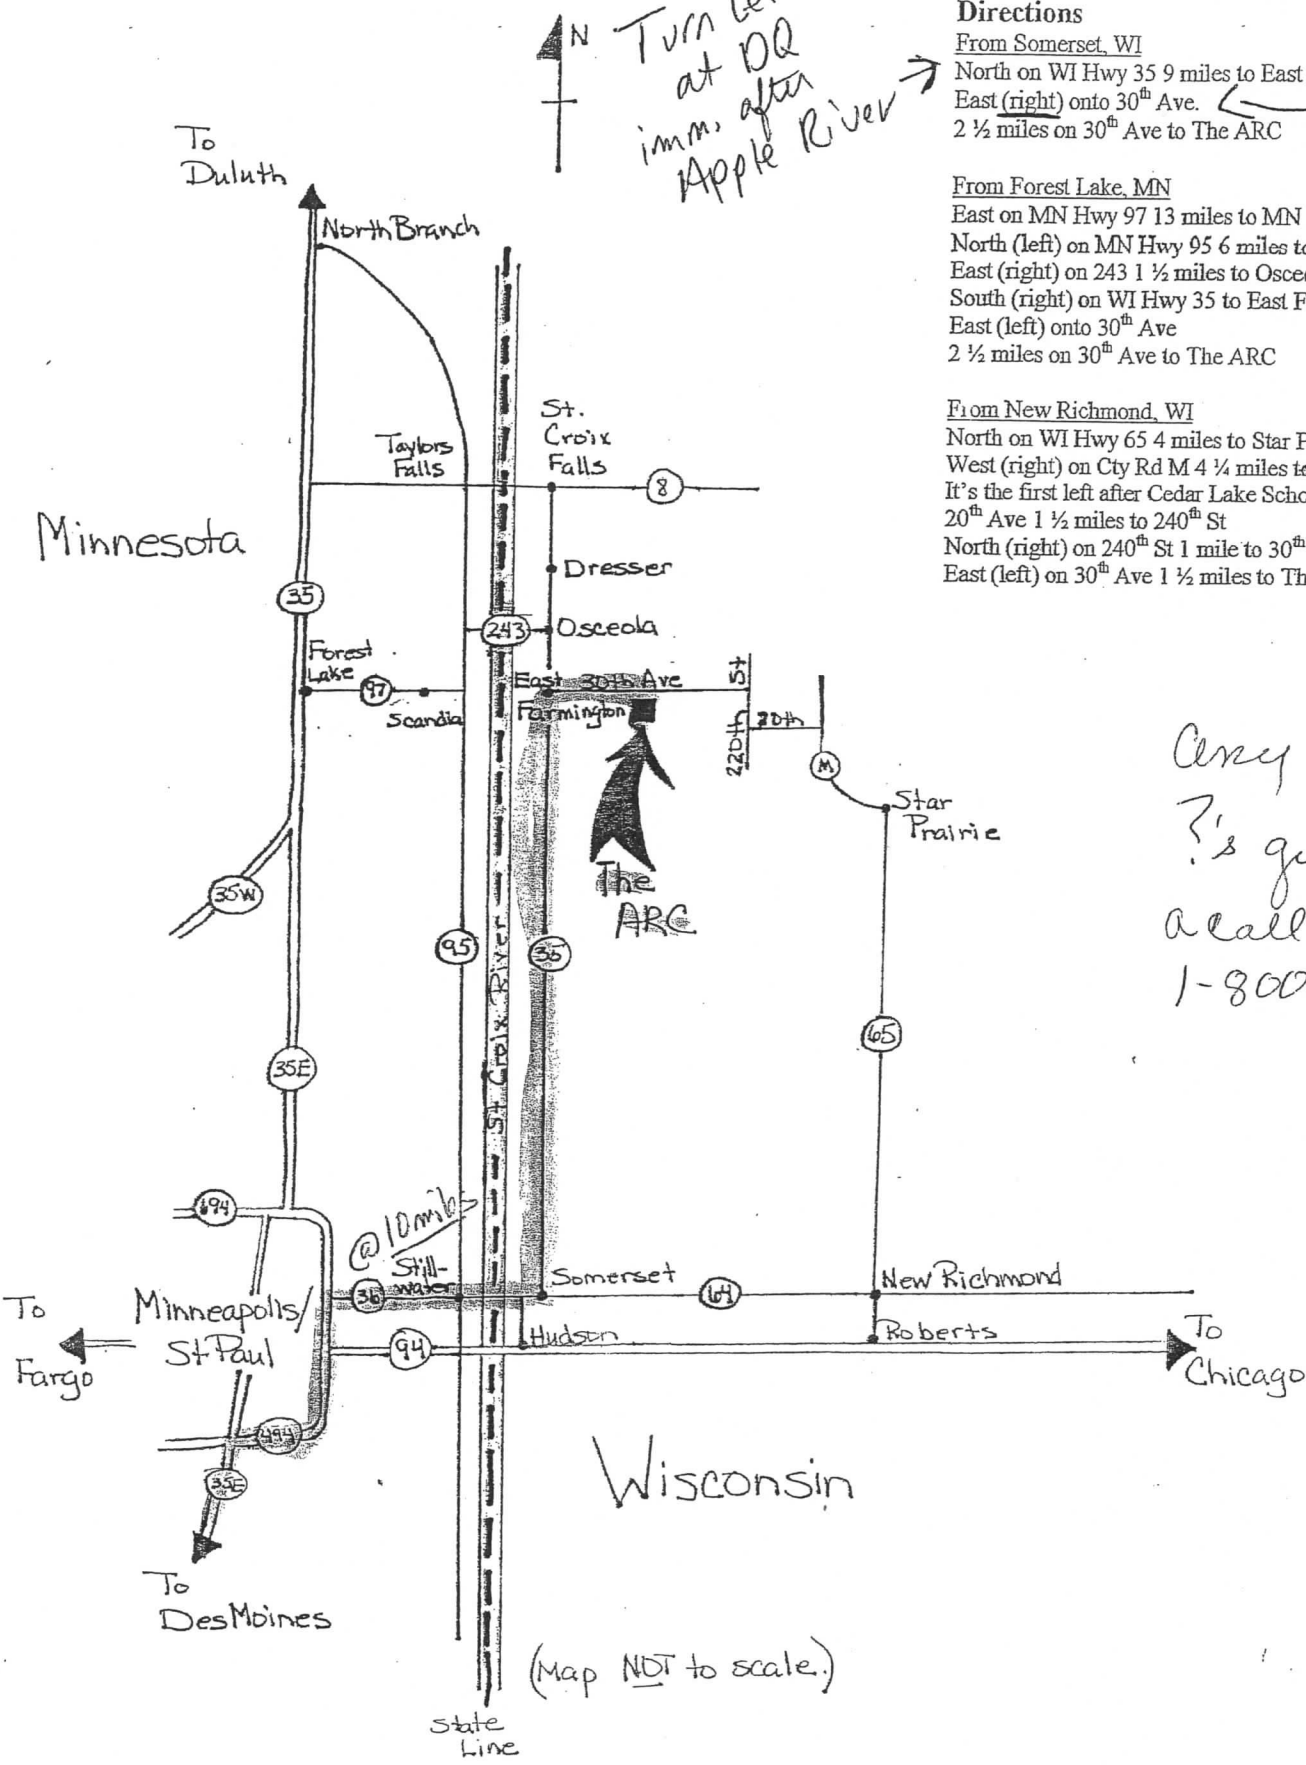

Look for keyboard
Big on left

Turn left
at DR
imm. after
Apple River

Directions

From Somerset, WI

North on WI Hwy 35 9 miles to East Farmington
East (right) onto 30th Ave.
2 1/2 miles on 30th Ave to The ARC

From Forest Lake, MN

East on MN Hwy 97 13 miles to MN Hwy 95
North (left) on MN Hwy 95 6 miles to Hwy 243
East (right) on 243 1 1/2 miles to Osceola, WI
South (right) on WI Hwy 35 to East Farmington
East (left) onto 30th Ave
2 1/2 miles on 30th Ave to The ARC

From New Richmond, WI

North on WI Hwy 65 4 miles to Star Prairie
West (right) on Cty Rd M 4 1/2 miles to 20th Ave
It's the first left after Cedar Lake School
20th Ave 1 1/2 miles to 240th St
North (right) on 240th St 1 mile to 30th Ave
East (left) on 30th Ave 1 1/2 miles to The ARC

Any more
?'s give us
a call.
1-800-294-2877

(Map NOT to scale.)

state line